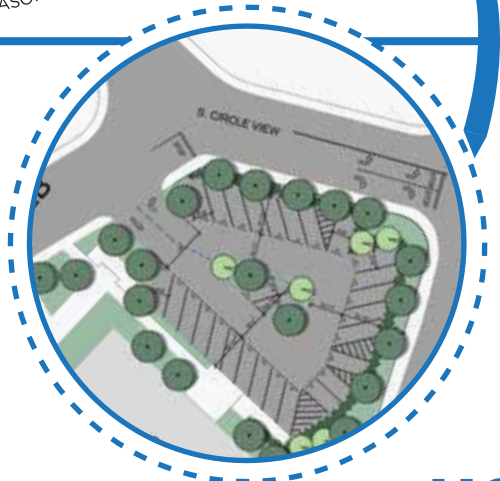

Parking Lot 12B

ABOUT PARKING LOT 12B EXPANSION

To help offset the loss of parking stalls for the Interdisciplinary Science and Engineering Building (ISEB), parking lot 12B will expand to include an additional 32 reserved parking stalls next to the Multipurpose Science & Technology Building (MSTB). Parking lot 12B will continue to be reserved exclusively for AR permit holders.

EXPECTED COMPLETION SUMMER 2020

- 32 parking stalls
- Faculty & staff AR reserved
- Adjacent to MSTB
- Offset loss of parking from ISEB

UCI Transportation and
Distribution Services

 **Hathaway
Dinwiddie**