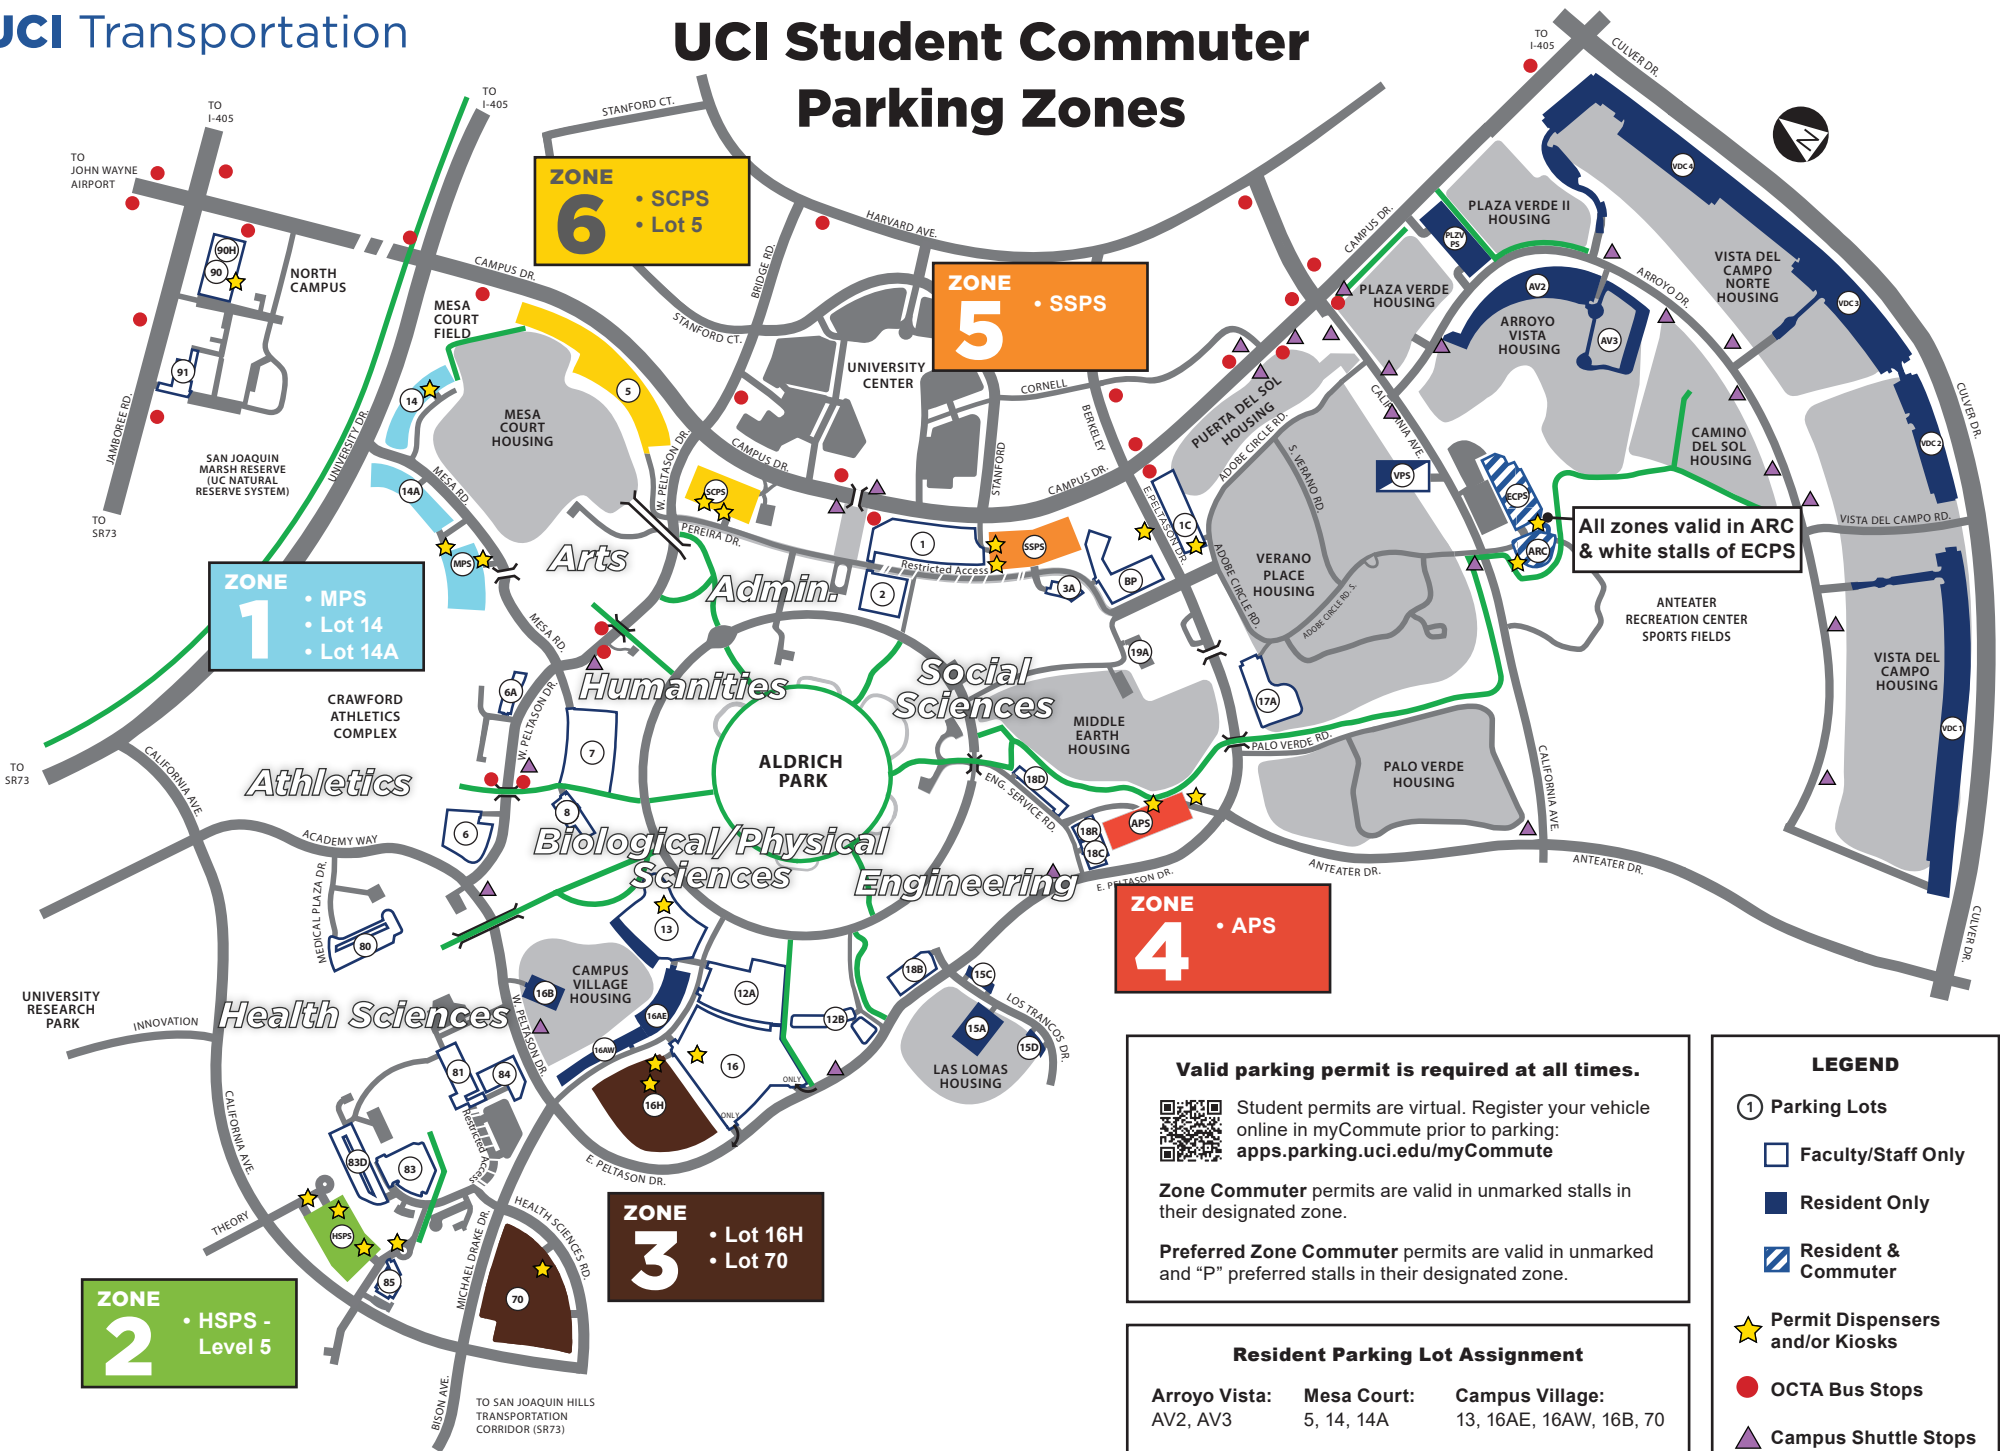

UCI Student Commuter Parking Zones

All zones valid in ARC & white stalls of ECPS

Valid parking permit is required at all times.

Student permits are virtual. Register your vehicle online in myCommute prior to parking: apps.parking.uci.edu/myCommute

Zone Commuter permits are valid in unmarked stalls in their designated zone.

Preferred Zone Commuter permits are valid in unmarked and "P" preferred stalls in their designated zone.

Resident Parking Lot Assignment

Arroyo Vista: AV2, AV3	Mesa Court: 5, 14, 14A	Campus Village: 13, 16AE, 16AW, 16B, 70
Las Lomas: 15A, 15C, 15D	Middle Earth: APS, 18R	Off-Campus Resident: ECPS floors 1 & 2

LEGEND

- Parking Lots
- Faculty/Staff Only
- Resident Only
- Resident & Commuter
- Permit Dispensers and/or Kiosks
- OCTA Bus Stops
- Campus Shuttle Stops
- Off-Street Bike Paths