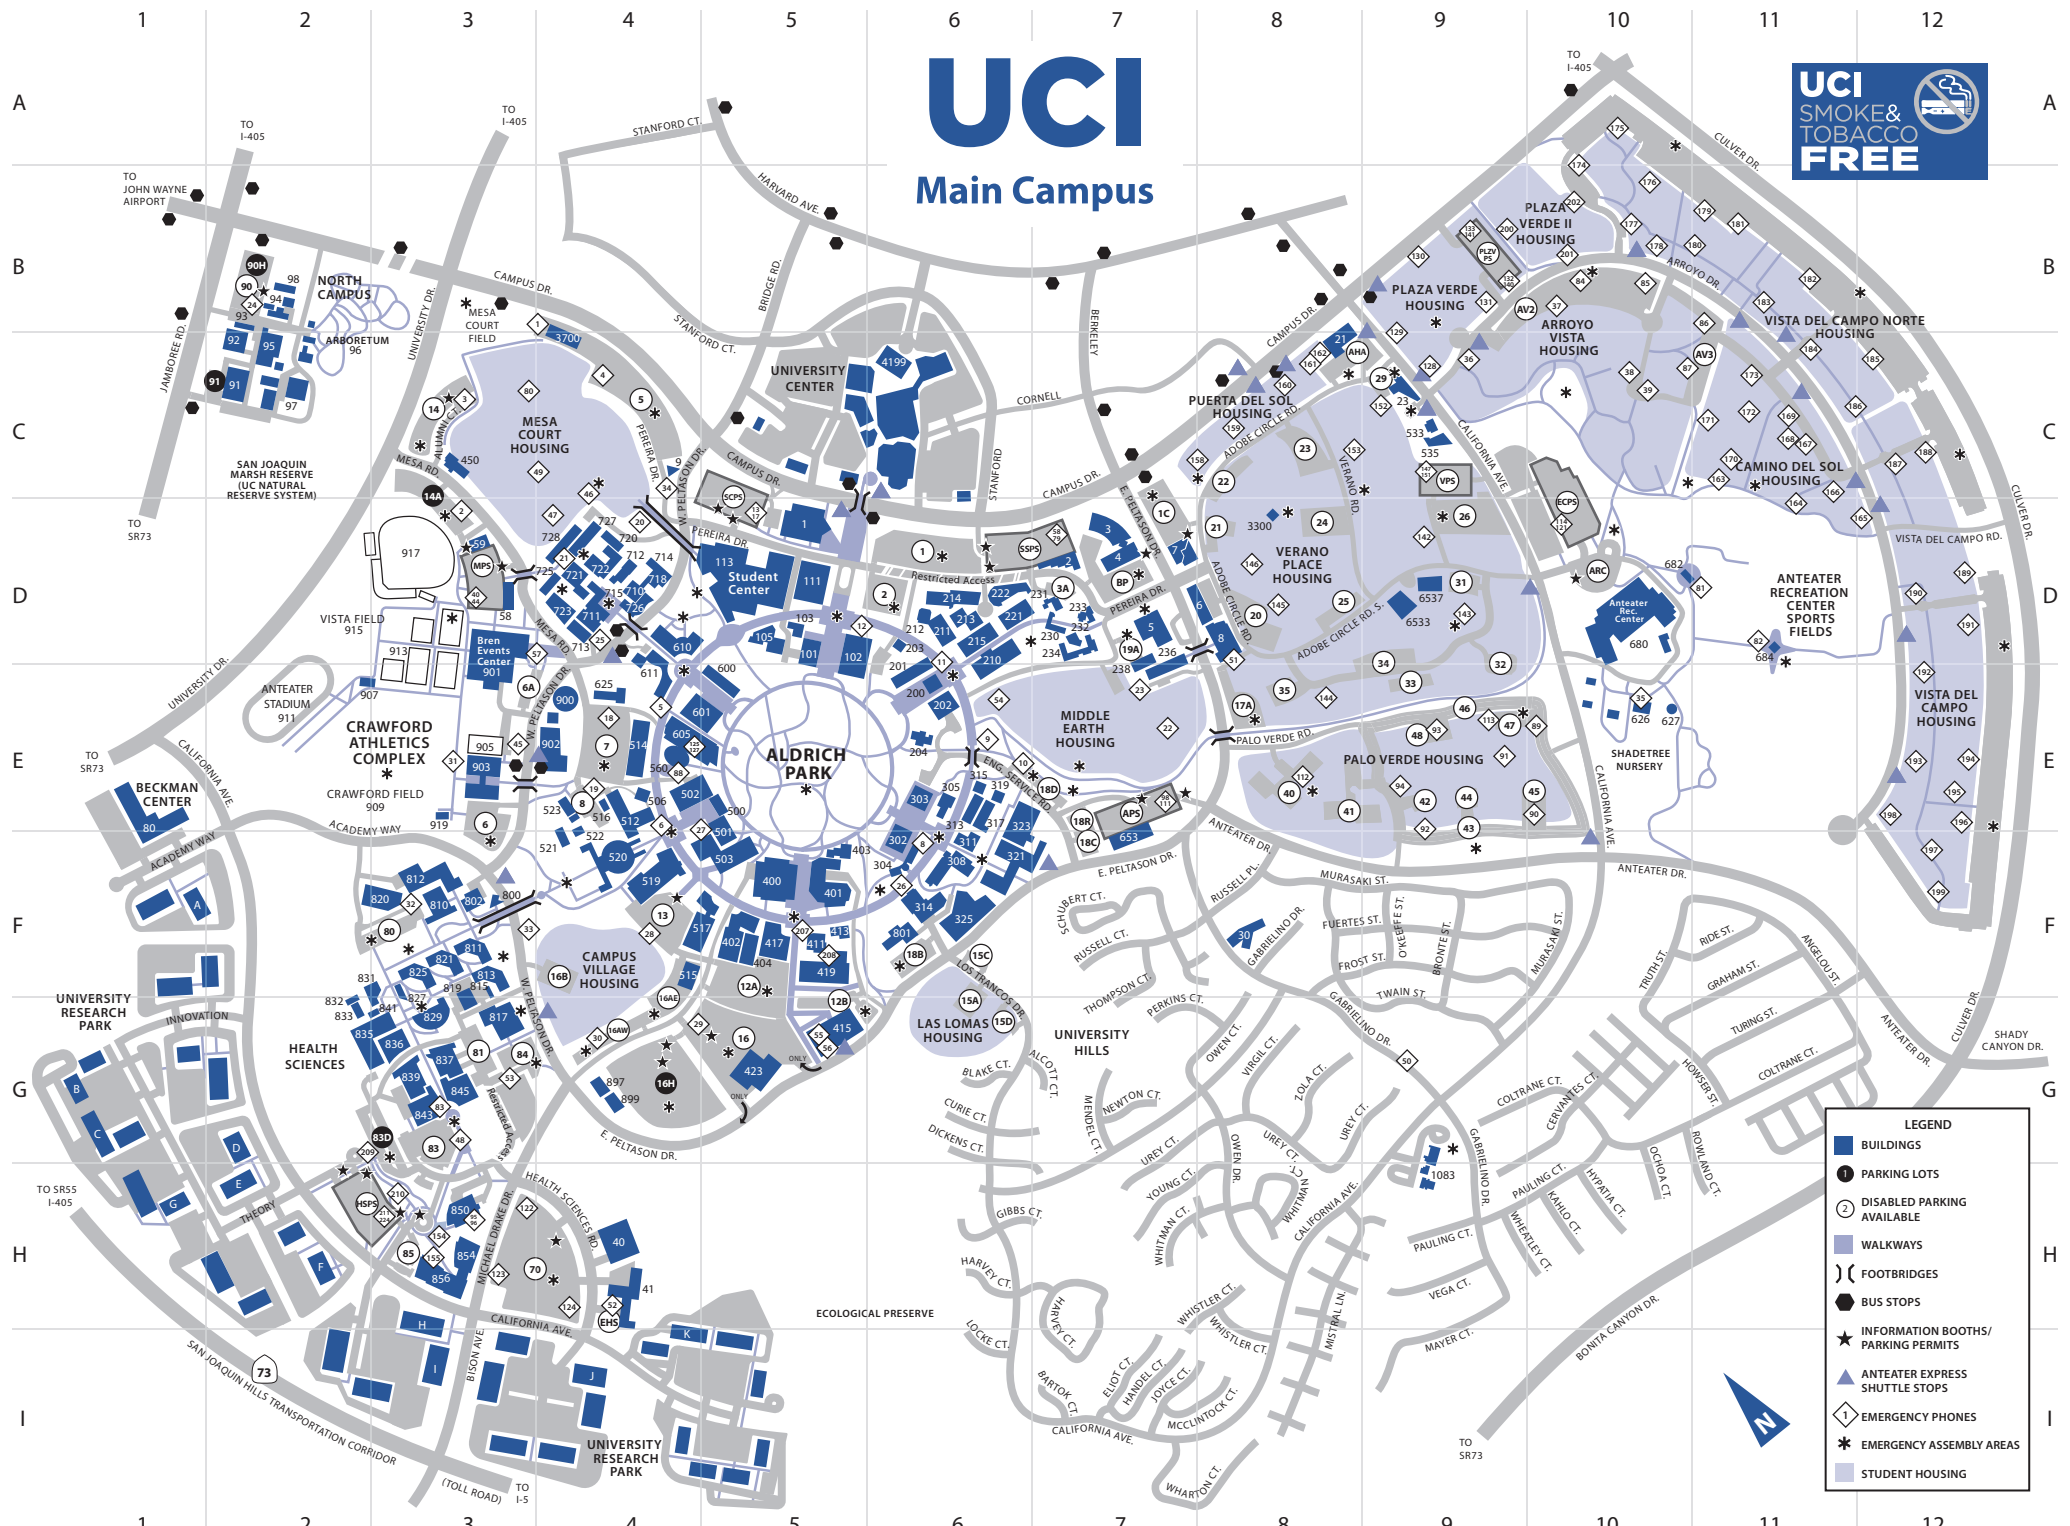

UCI Main Campus

LEGEND	
	BUILDINGS
	PARKING LOTS
	DISABLED PARKING AVAILABLE
	WALKWAYS
	FOOTBRIDGES
	BUS STOPS
	INFORMATION BOOTHS/ PARKING PERMITS
	ANTEATER EXPRESS SHUTTLE STOPS
	EMERGENCY PHONES
	EMERGENCY ASSEMBLY AREAS
	STUDENT HOUSING