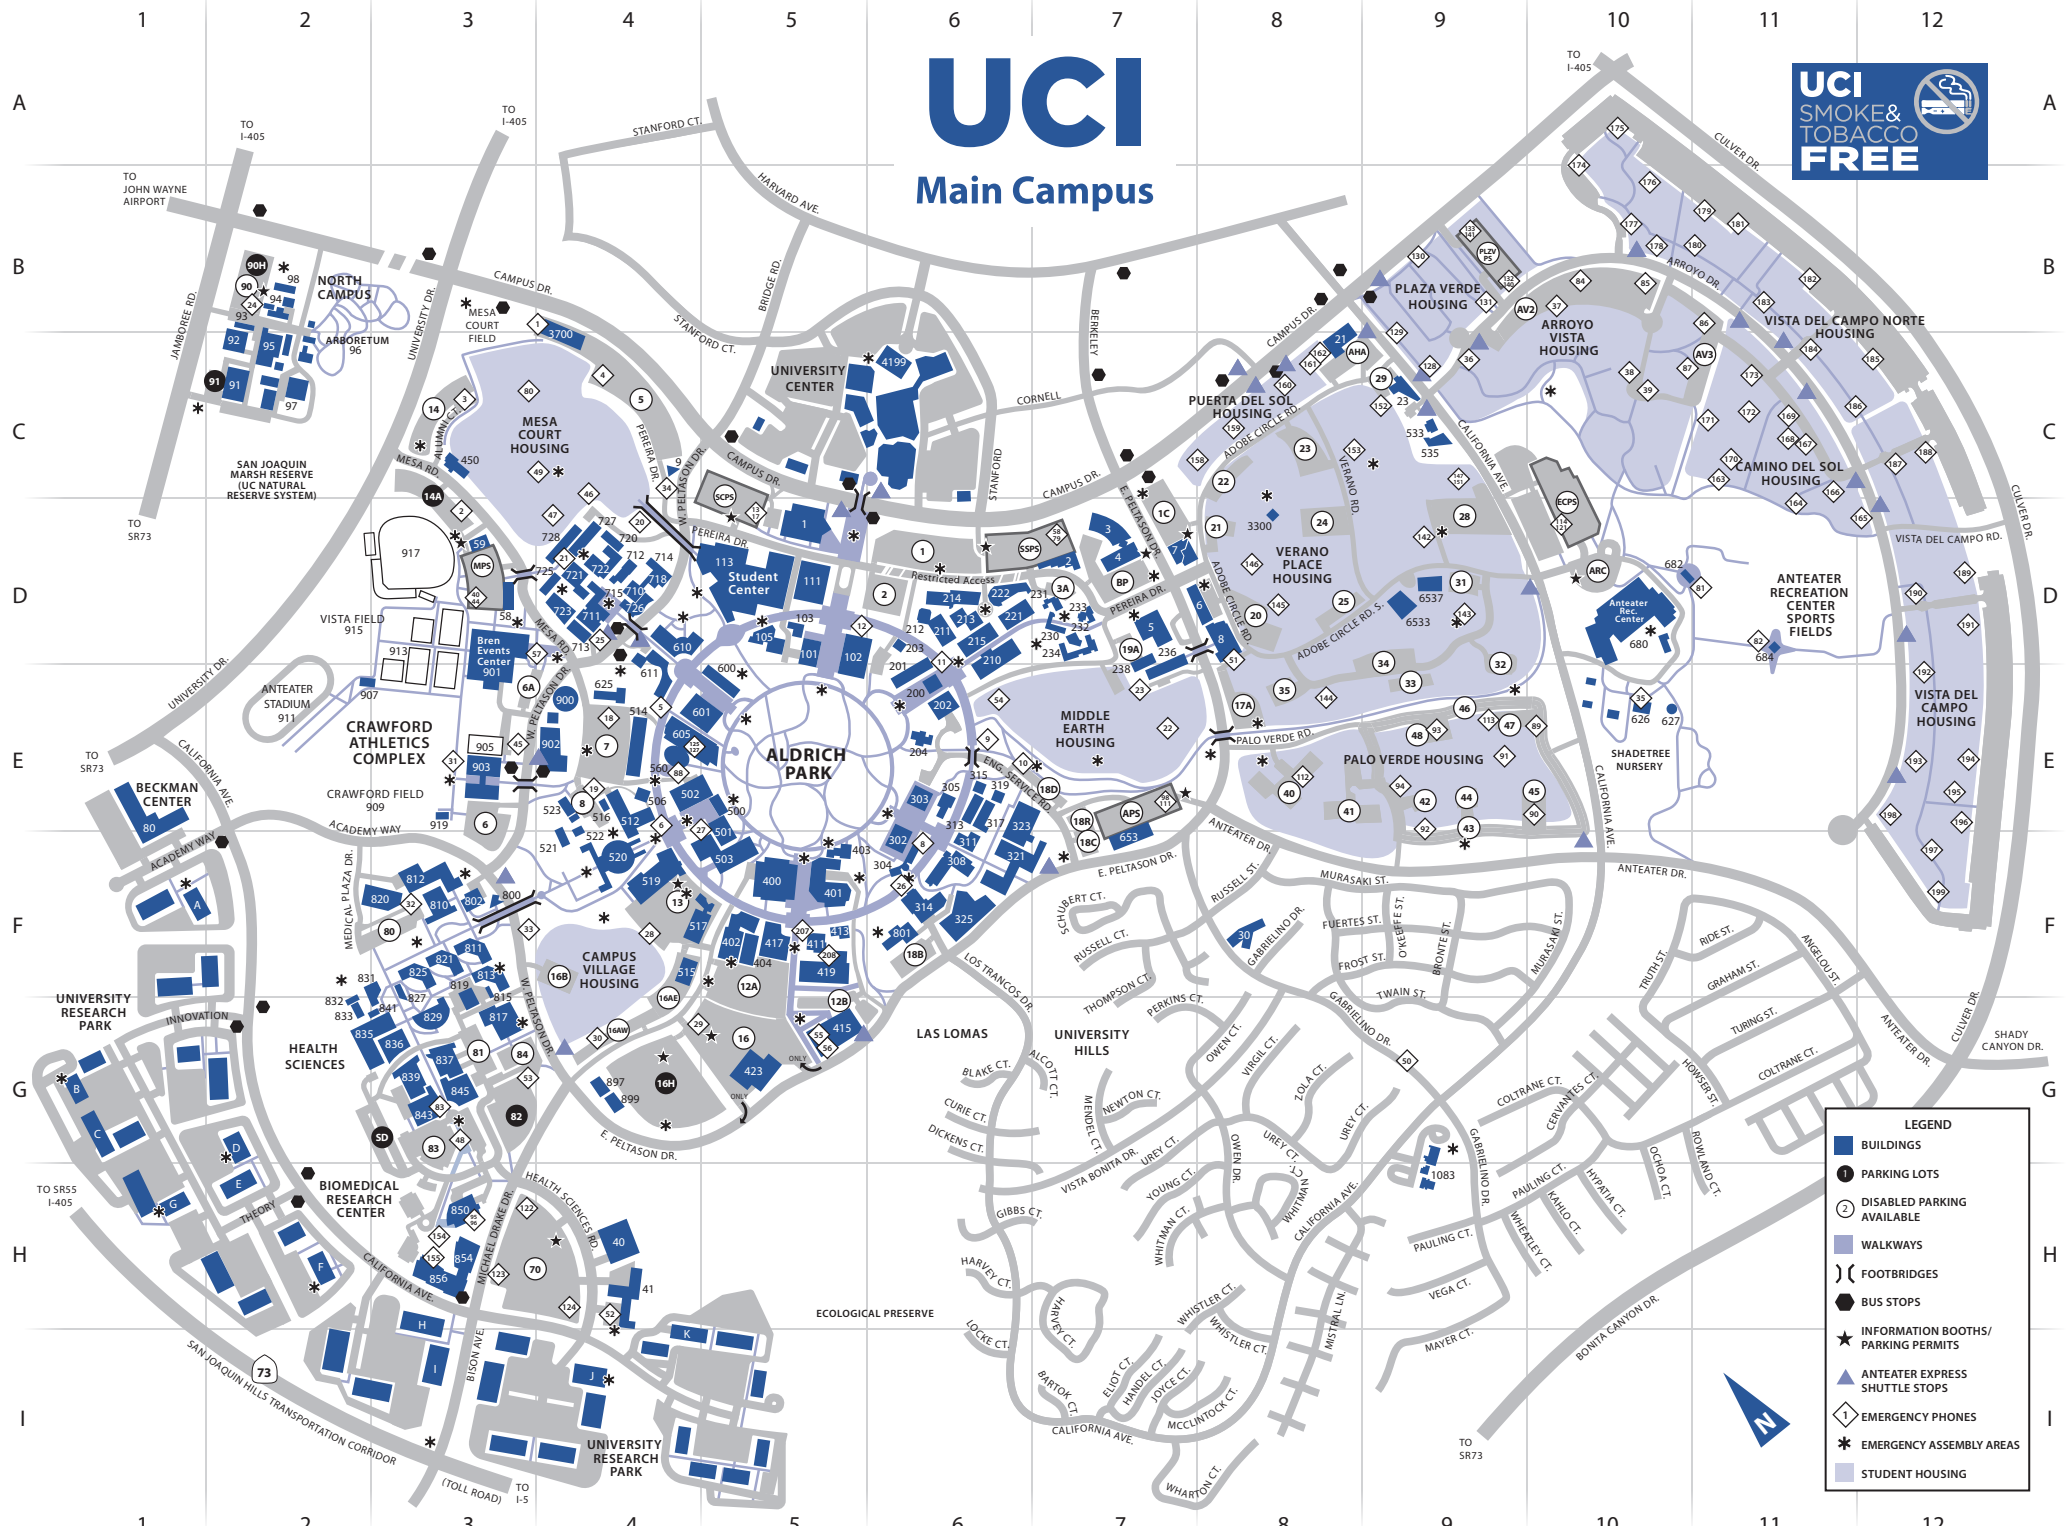

UCI Main Campus

LEGEND	
	BUILDINGS
	PARKING LOTS
	DISABLED PARKING AVAILABLE
	WALKWAYS
	FOOTBRIDGES
	BUS STOPS
	INFORMATION BOOTHS/ PARKING PERMITS
	ANTEATER EXPRESS SHUTTLE STOPS
	EMERGENCY PHONES
	EMERGENCY ASSEMBLY AREAS
	STUDENT HOUSING