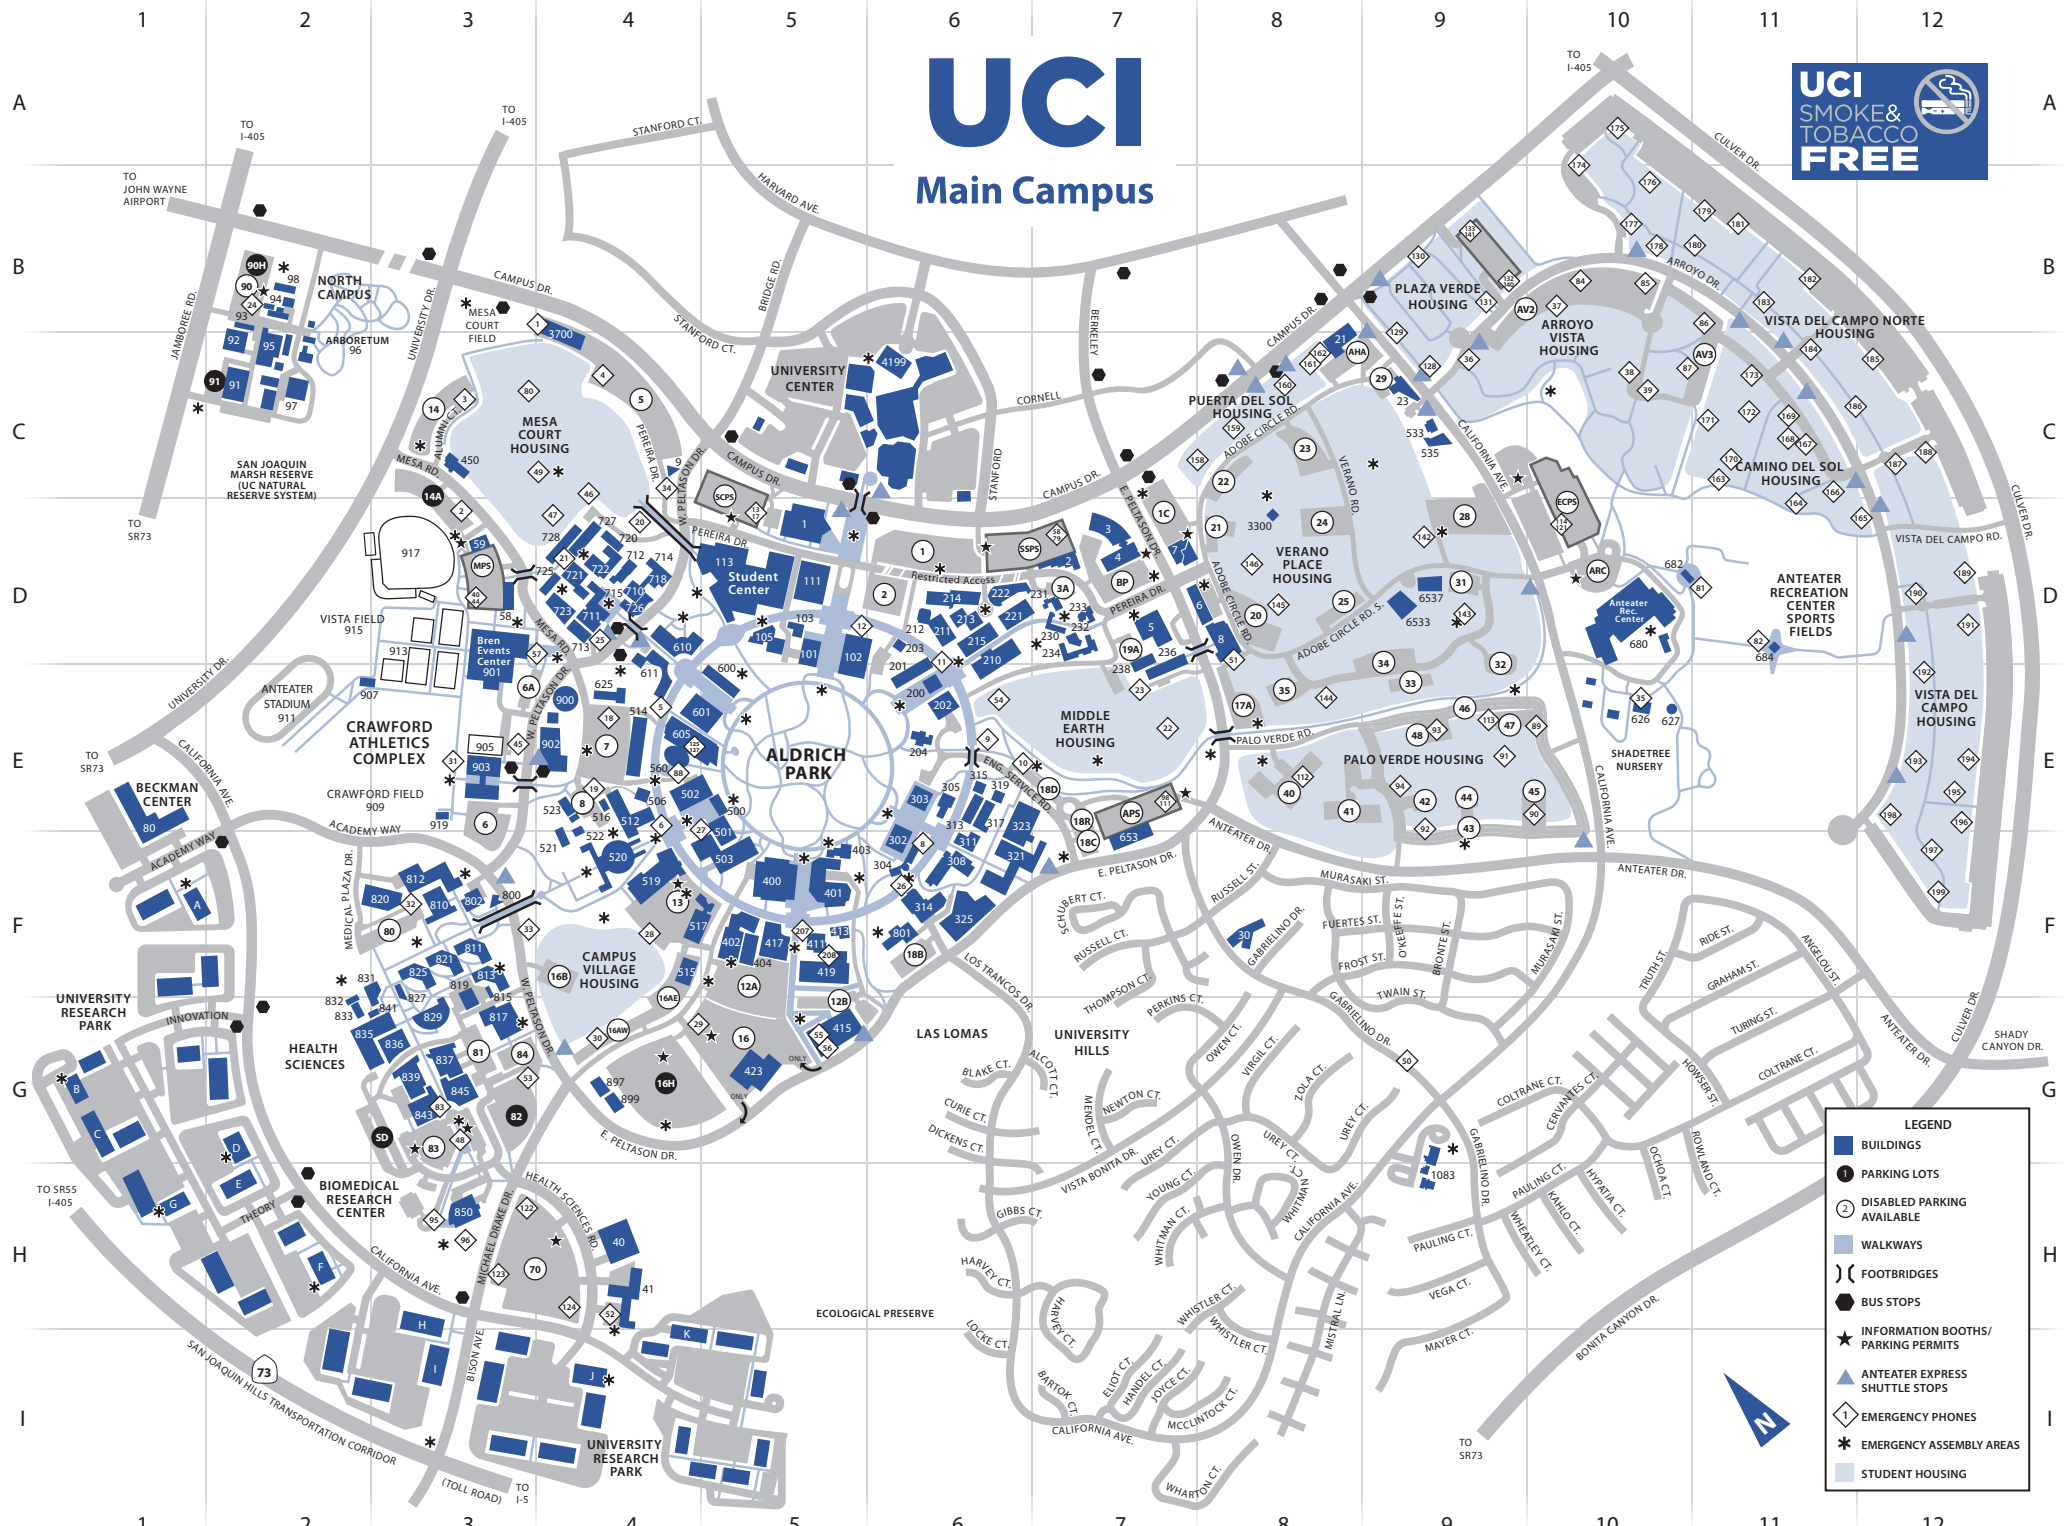

UCI Main Campus

LEGEND	
	BUILDINGS
	PARKING LOTS
	DISABLED PARKING AVAILABLE
	WALKWAYS
	FOOTBRIDGES
	BUS STOPS
	INFORMATION BOOTHS/ PARKING PERMITS
	ANTEATER EXPRESS SHUTTLE STOPS
	EMERGENCY PHONES
	EMERGENCY ASSEMBLY AREAS
	STUDENT HOUSING