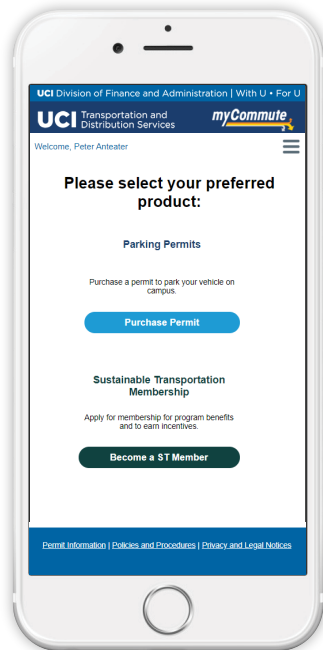

# How to Apply for Sustainable Transportation Membership

1

**myCommute  
Login**

2

**Select  
"Become a  
ST Member"**

3

**Select  
Commute  
Mode**

4

**Submit  
Application**

5

**Membership  
Pending  
(Under TDS Review)**