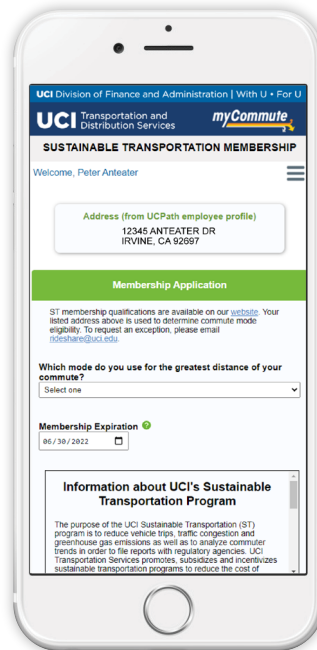

# How to Apply for Sustainable Transportation Membership

1

**myCommute  
Login**

2

**Select  
"Become a  
ST Member"**

3

**Select  
Commute  
Mode**

4

**Submit  
Application**

5

**Membership  
Pending  
(Under TDS Review)**