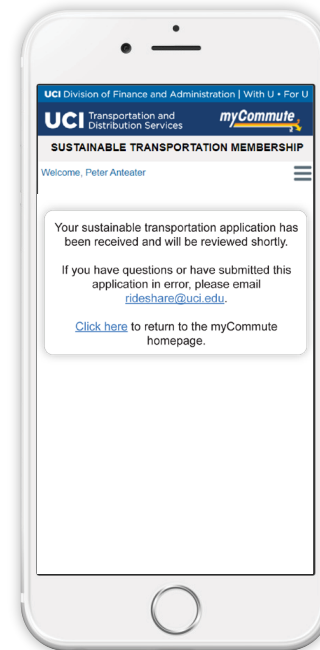

4

**Submit
Application**